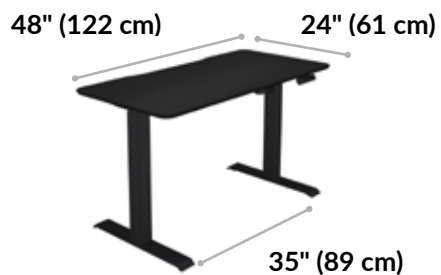

# Essential Electric Standing Desk Split Top 48x24

**vari.**<sup>®</sup>

The Essential Electric Standing Desk Split Top 48x24 is the budget-friendly sit-stand solution designed to elevate your home office workspace. The split-top design allows the desktop and legs to ship together in one box. The sturdy, T-Style legs provide stability and smoothly lift the desk to any height from 27 ½" - 47 ½". The programmable memory settings allow you to set your favorite heights for sitting or standing, and the laminate desktop is durable and easy to clean.

- All Tools and Hardware Are Included for Easy Assembly
- 4 Programmable Memory Settings with LED Display
- T-Style Legs for Stability
- Smooth, Two-Stage Lift from 27 ½" to 47 ½"
- Supports up to 150 lb (68 kg)
- Tested to BIFMA Standards

Height Settings:  
27 ½" (70 cm) to 47 ½" (120 cm)